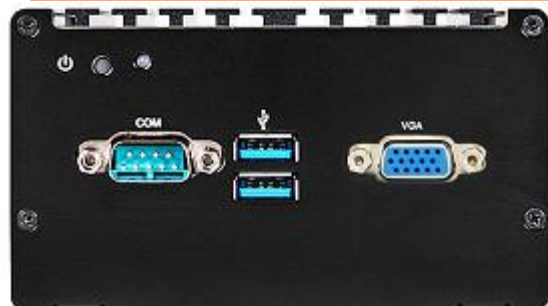

# JBC323U691

## Fanless Embedded NUC Barebone 2 LAN / 2 HDMI / VGA / COM / mSATA+2.5"

### Features

- Fanless Embedded Barebone System with Planned Lifecycle Through Q3'2031
- Fanless Black Aluminum Enclosure
- Intel Celeron N3350 Dual-core / Celeron J3455 Quad-core
- Up to 8GB DDR3L-1866 Total Memory
- 2 \* HDMI Ports (3840 x 2160 @30Hz), VGA
- 1 \* Full-size mSATA Slot, 1 \* 2.5" Internal Bay
- Wireless 802.11 b/g/n + Bluetooth 4.0 (option)
- Dual Gigabit LAN, HD Audio, 1 \* Serial Port
- 4 \* USB 3.0 Ports, Watchdog Timer
- Includes Wall+VESA+DIN Rail Mounts
- 65 x 110 x 116mm (2.56" x 4.33" x 4.57")